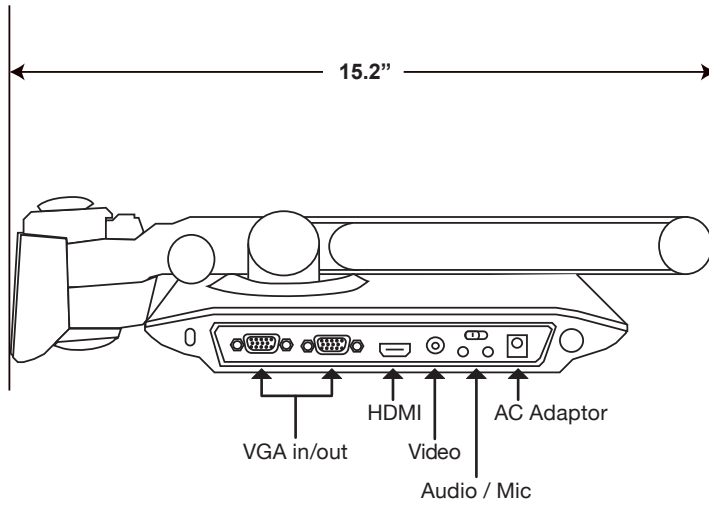

Illumination System

Upper	LED
Lower	3" LCD light box

Optical System

Lens	7.5 – 22.5mm (0.3"-0.9") / F3.6 – 6.7
Working Surface	4:3=13.0"x9.7" / 16:9=13.0"x7.2"
Zoom	3X optical / 4X digital
Focus	Auto/Manual

Standard Features

- Memory: up to 45 images and 70 second movies
- Lens: 7.5 - 22.5mm, F3.6 - 6.7
- Automatic and manual focus
- Zoom: optical 3x, digital 4x
- 3-inch LCD view finder
- Approx. 5 million megapixels
- 180° range of motion on all hinges
- StarBoard Software Suite included

**Product specifications and system requirements updated as of April 2012 and are subject to change at any time.*

Dimensions

Top View
Back View (Closed)

Front View
Side View (Closed)

Front View (Standing)